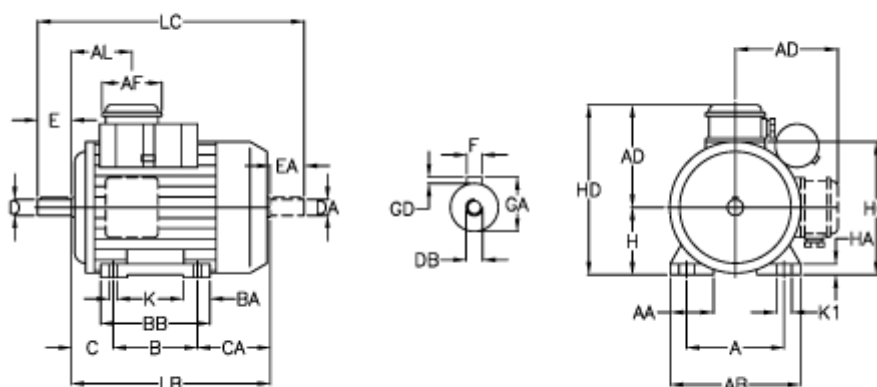

Article number: 25018662102

Description: ICME Single-phase motor M71 B6 0,18KW  
6 - 900 rpm 1x230 Volt 50Hz B3 with running capacitor

## Measures

A = 112	BA = 22	F = 5	K1 = 17
A/F = 70	BB H7 = 109	GA = 16	L = 247
AA = 30	C = 45	GD = 5	LB = 217
AB = 144	CA = 86	H = 71	LC = 281
AC = 137	D = 14	HA = 12	
AD = 107	DA = 14	HC = 143	
AL = 76	DB = M5	HD = 178	
B = 90	EA = 30	K = 7	